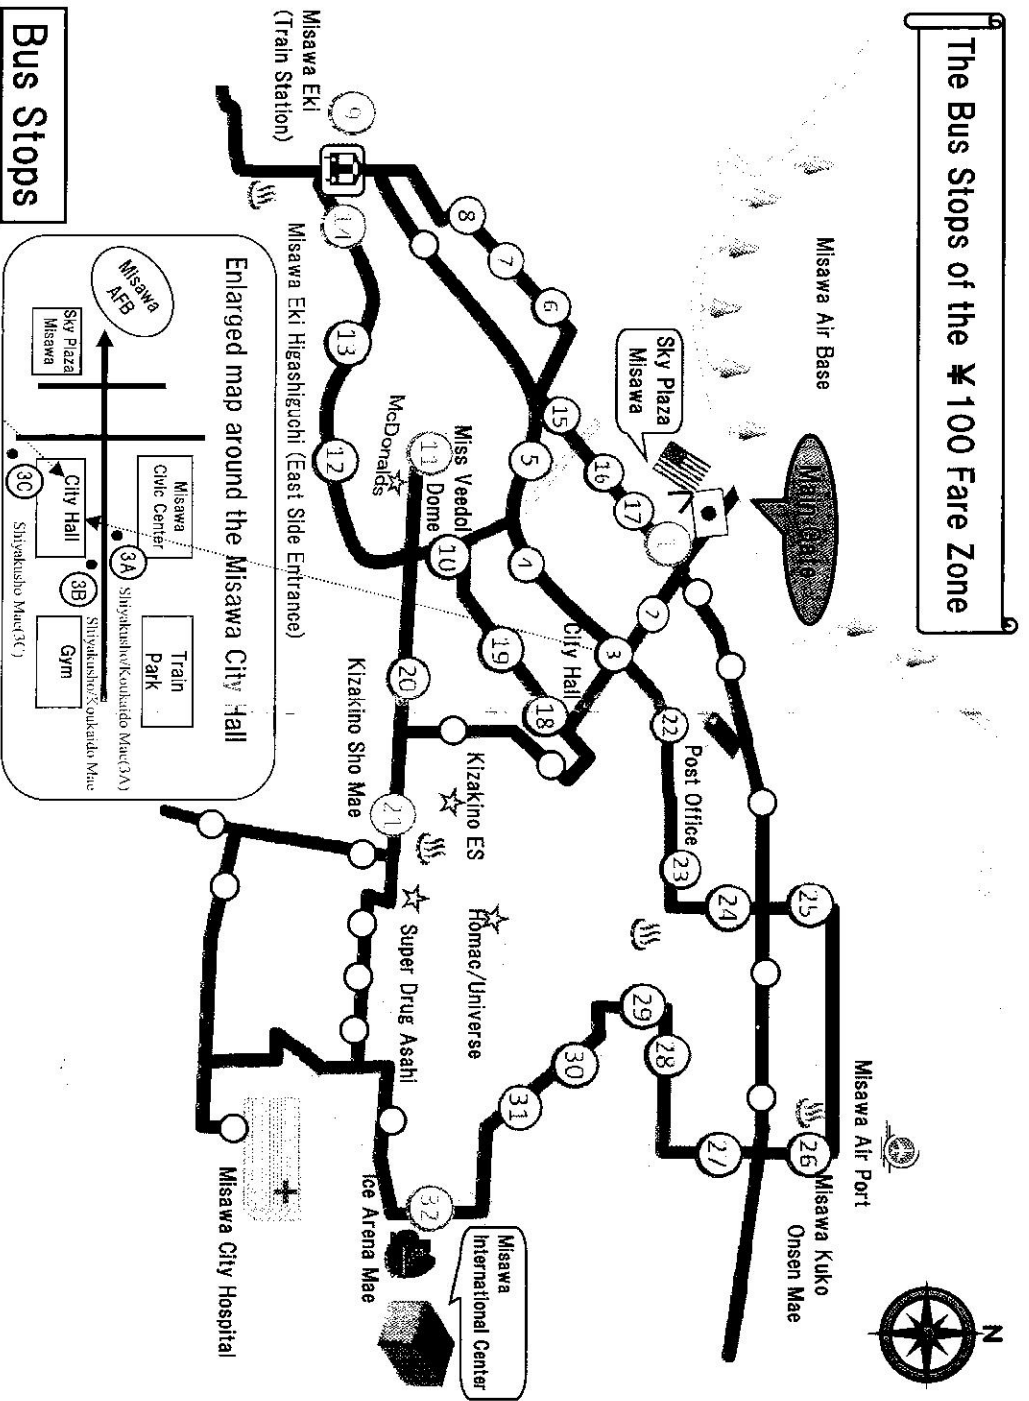

The Bus Stops of the ¥100 Fare Zone

Bus Stops

- ① American Hiroba (Sky Plaza, Misawa)
- ② Misawa Chuo
- ③ Shiyakusho (Misawa City Hall)
- ④ Jougusuido Chosha Mae (Water and Sewage department)
- ⑤ Chuo Yon(4)-Chome
- ⑥ Takinosawa Kouen (Park)
- ⑦ Misawa Kouen (Park)
- ⑧ Takahashi Seizaisho (Lumber Mill)
- ⑨ Misawa Eki (Train Station)
- ⑩ Sanmaru Dori (30m Road)
- ⑪ Miss. Veedoi Dome
- ⑫ Sakae-Cho
- ⑬ Chiyoda-Cho
- ⑭ Misawa Eki Higashiguchi (Train Station East Side Entrance)
- ⑮ Omachi Ni (2)-Chome
- ⑯ Chuo San (3)-Chome
- ⑰ Odouri
- ⑱ Sakura-Cho
- ⑲ Koukou Dori (HS St.)
- ⑳ Koujou Danchi Dori
- ㉑ Kizakino Sho (ES) Mae
- ㉒ Misawa Yuhinkyoku Mae (front of Post Office)
- ㉓ Midori-Cho
- ㉔ Okamisawa Ni(2)-Chome
- ㉕ Okamisawa Nanat(7)-Chome
- ㉖ Misawa Kuko Onsen Mae (Airport Hot spa)
- ㉗ Higashi Okamisawa San(3)-Chome
- ㉘ Horiguchi San(3)-Chome
- ㉙ Kogane Kouen (Park)
- ㉚ Horiguchi Chuugakko (JHS) Mae
- ㉛ Wing Misawa Mae (Fitness Club)
- ㉜ Ice Arena Mae
- ㉝ Onsen (Public spa)

Major ¥100 Bus Route

Sky Plaza Misawa ↔ Misawa Eki

- A : Bus #43 to Misawa Eki (Station)
1 → 2 → 3C → 4 → 5 → 6 → 7 → 8 → 9
- B : Bus #74 to Misawa Eki Higashi Guchi
1 → 2 → 3C → 4 → 10 → 11 → 12 → 13 → 14
- C : Bus #75 from Misawa Eki Higashi Guchi to American
14 → 13 → 12 → 11 → 10 → 5 → 15 → 16 → 17
- D : Bus #43, 63 from Station to American Hiroba
9 → 8 → 7 → 6 → 15 → 16 → 17 → 1

Sky Plaza Misawa ↔ McDonalds

- E : Bus #43, #63 to Miss Veedoi Dome
1 → 2 → 3B → 18 → 19 → 10 → 11
- F : Bus #74 to Miss Veedoi Dome
1 → 2 → 3C → 4 → 10 → 11
- G : Bus #75 Miss Veedoi Dome to American Hiroba
11 → 10 → 5 → 15 → 16 → 17 → 1
- H : Bus #43, #63 Miss. Veedoi Dome to American Hiroba
11 → 10 → 19 → 18 → 3B → 1

Sky Plaza Misawa ↔ Homac/Universe

- I : Bus #43, #63 to Kizakino Sho Mae
1 → 2 → 3A → 18 → 19 → 10 → 11 → 20 → 21
- J : Bus #43, #63 Kizakino Sho Mae to American Hiroba
21 → 20 → 11 → 10 → 19 → 18 → 3B → 1